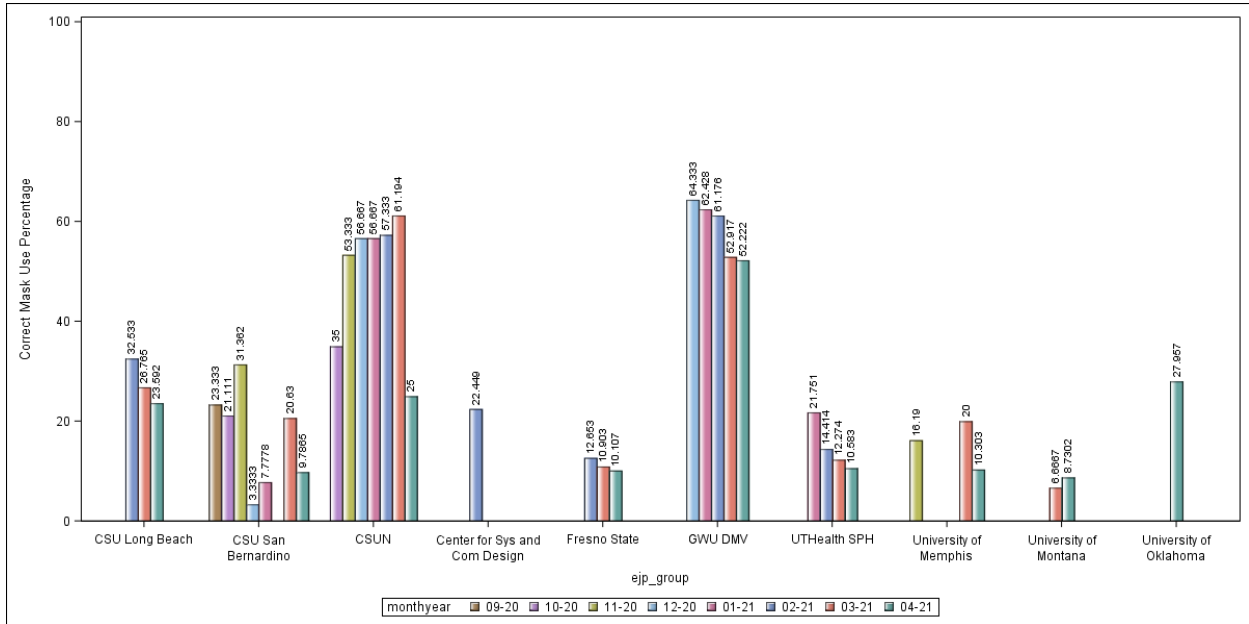

Data Collected from Parks/Playgrounds/Trails (Up to April 30th 2021)

Number of Individuals with Correct Mask Use / Number of Observed Individuals

Group	Month Year (Up to April 30th 2021)								
	Sep-20	Oct-20	Nov-20	Dec-20	Jan-21	Feb-21	Mar-21	Apr-21	Total
CSULB						122/375	163/609	268/1136	553/2120
CSUN		21/60	32/60	34/60	34/60	43/75	41/67	3/12	208/394
CSUSB	49/210	133/630	122/389	1/30	21/270		131/635	55/562	512/2726
Center for Sys&Com Design						33/147			33/147
Fresno State						145/1146	517/4742	397/3928	1059/9816
GWU DMV			0/6	193/300	108/173	156/255	254/480	329/630	1040/1844
GWU Remote									0
Muhlenberg College									0
UTHealth SPH					246/1131	192/1332	238/1939	216/2041	892/6443
University of Illinois									0
University of Memphis		0/10	34/210				12/60	17/165	63/445
University of Montana							6/90	11/126	17/216
University of Oklahoma								52/186	52/186
Total	49/210	154/700	188/665	228/390	409/1634	691/3330	1362/8622	1348/8786	4429/24337