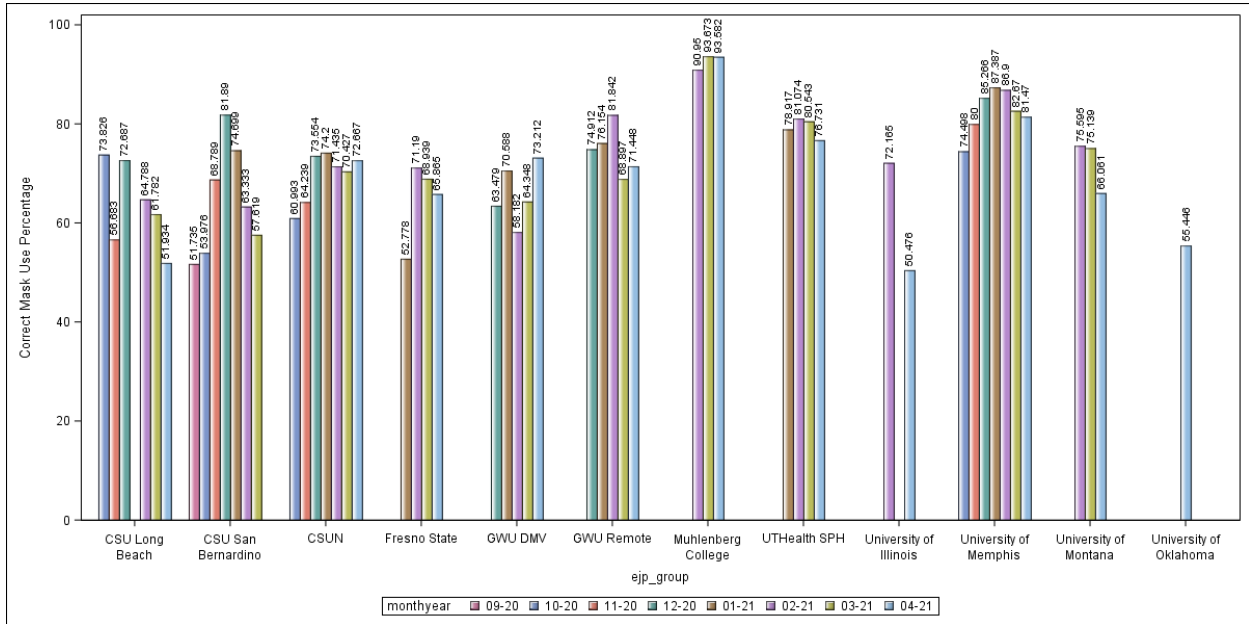

### Data Collected from Commercial Areas (Up to April 30<sup>th</sup> 2021)

### Number of Individuals with Correct Mask Use / Number of Observed Individuals

Group	Month Year (Up to April 30 <sup>th</sup> 2021)								
	Sep-20	Oct-20	Nov-20	Dec-20	Jan-21	Feb-21	Mar-21	Apr-21	Total
CSULB		220/298	475/838	165/227		793/1224	839/1358	752/1448	3244/5393
CSUN		1229/2015	1076/1675	1132/1539	1136/1531	1718/2405	1386/1968	662/911	8339/12044
CSUSB	164/317	319/591	551/801	104/127	1615/2162	19/30	121/210		2893/4238
Center for Sys&Com Design									0
Fresno State					95/180	766/1076	3185/4620	2273/3451	6319/9327
GWU DMV				624/983	660/935	320/550	296/460	604/825	2504/3753
GWU Remote				636/849	297/390	613/749	937/1360	533/746	3016/4094
Muhlenberg College						402/442	2517/2687	1706/1823	4625/4952
UTHealth SPH					1224/1551	1645/2029	1660/2061	1352/1762	5881/7403
University of Illinois						350/485		106/210	456/695
University of Memphis		371/498	604/755	353/414	291/333	199/229	353/427	532/653	2703/3309
University of Montana						254/336	405/539	218/330	877/1205
University of Oklahoma								56/101	56/101
<b>Total</b>	164/317	2139/3402	2706/4069	3014/4139	5318/7082	7079/9555	11699/15690	8794/12260	40913/56514