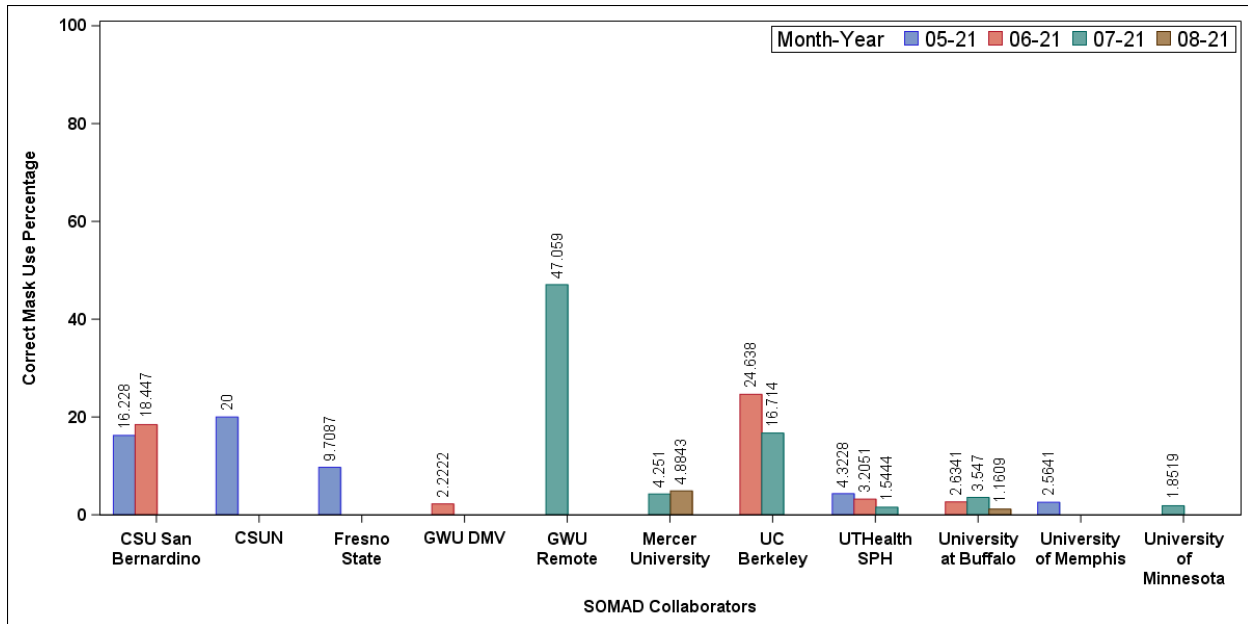

Data Collected from Parks/Playgrounds/Trails (May 1st – Aug 10th, 2021)

Number of Individuals with Correct Mask Use / Number of Observed Individuals

Group	Month Year (Up to Aug 10th)				Overall Total
	May-21	June-21	July-21	Aug-10	
CSULB	0/60				553/2180
CSUN	3/15				211/409
CSUSB	37/228	19/103			568/3057
Center for Sys & Com Design					33/147
Fresno State	430/4429				1528/14759
GWU DMV		2/90			1039/1904
GWU Remote			8/17		8/17
KPSC Observers					0
Mercer University			42/988	19/389	61/1377
Muhlenberg College					0
UC Berkeley		204/828	176/1053		380/1881
UTHealth SPH	15/347	15/468	4/259		926/7517
University at Buffalo		28/1063	88/2481	7/603	123/4147
University of Illinois					0
University of Memphis	3/117	0/97	0/59		66/718
University of Minnesota			7/378	0/165	7/543
University of Montana	0/49	0/19			17/284
University of Oklahoma					52/186
Total	488/5245	268/2668	325/5235	26/1157	5572/39126