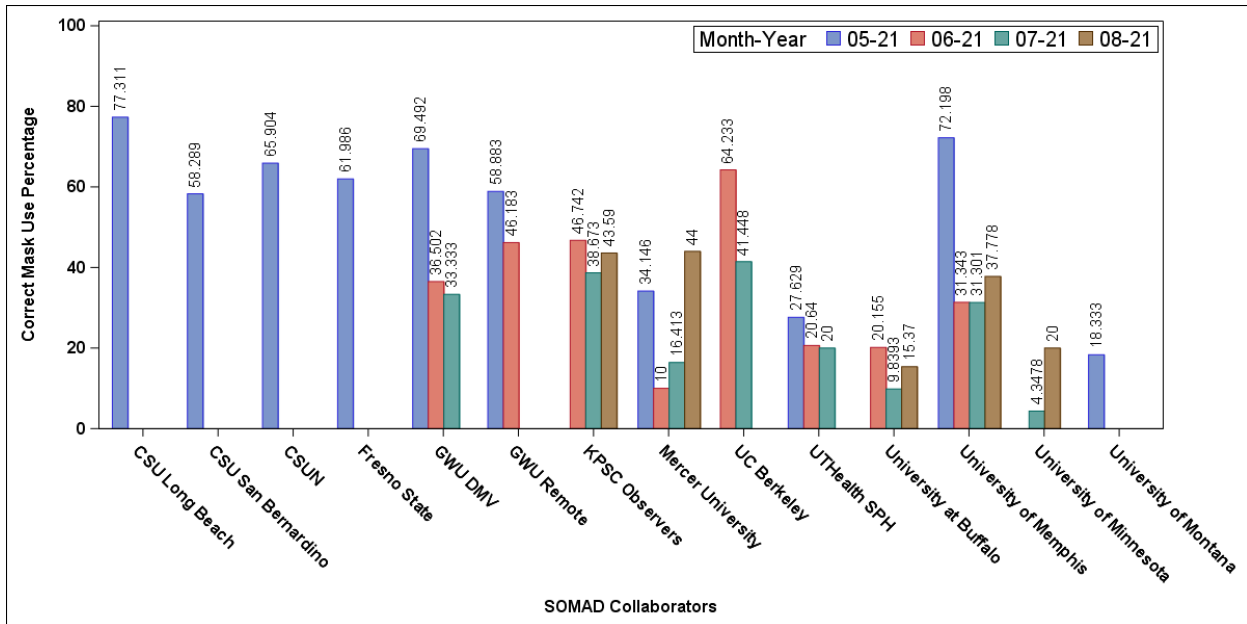

### Data Collected from Commercial Areas (May 1<sup>st</sup> – Aug 10<sup>th</sup>, 2021)

### Number of Individuals with Correct Mask Use / Number of Observed Individuals

Group	Month Year (Up to Aug 10 <sup>th</sup> )				Overall Total
	May-21	June-21	July-21	Aug-21	
CSULB	92/119				3336/5512
CSUN	576/874				8915 /12918
CSUSB	109/187				3097/4605
Center for Sys & Com Design					0
Fresno State	3015 /4864				9959 /14881
GWU DMV	41/59	96/263	21/63		2662/4138
GWU Remote	348/591	363/786			3727/5471
KPSC Observers		165/353	169/437	34/78	368/868
Mercer University	56/164	6/60	54/329	66/150	182/703
Muhlenberg College					4625/4952
UC Berkeley		1839/2863	1357/3274		3196/6137
UTHealth SPH	134/485	142/688	49/245		6206/8821
University at Buffalo		260/1290	202/2053	83/540	545/3883
University of Illinois					456/695
University of Memphis	335/464	84/268	77/246	34/90	3233/4377
University of Minnesota			1/23	1/5	2/28
University of Montana	11/60				888/1265
University of Oklahoma					56/101
<b>Total</b>	4717 /7867	2955 /6571	1930 /6670	218 /863	51453 /79355